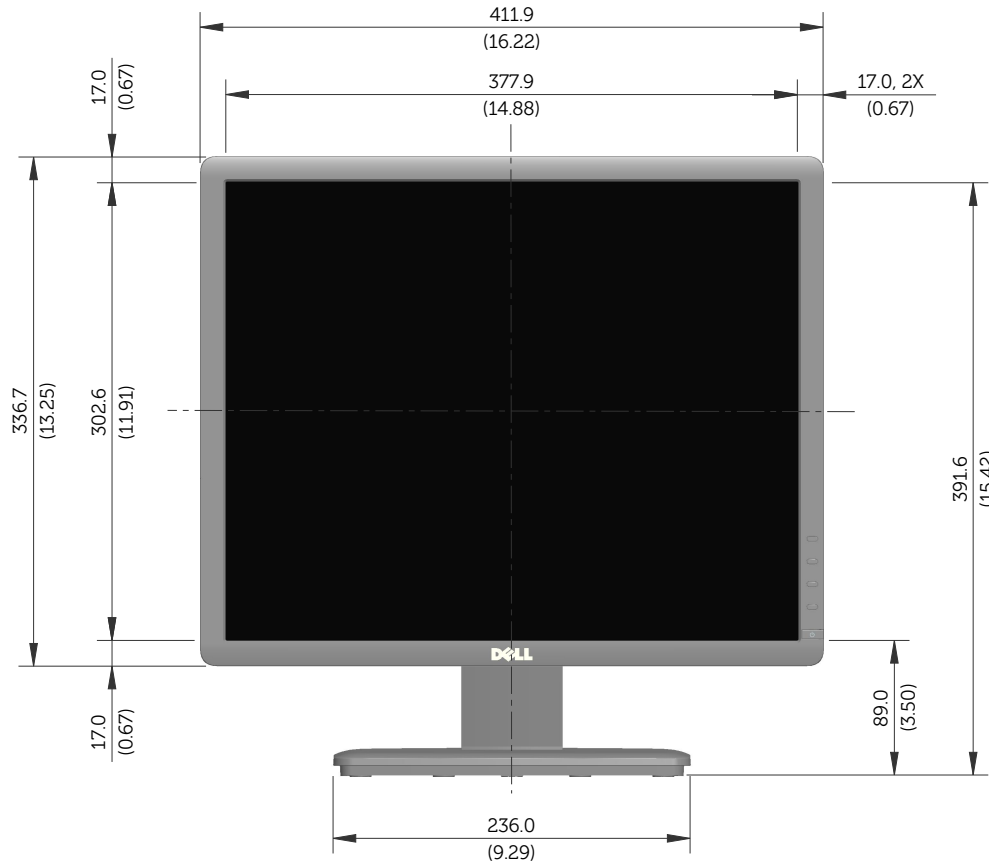

E1913S Outline Dimensions

Norminal Dimensions
Unit:mm(inch)

Back view of Monitor without stand

E1913 Outline Dimensions

Nominal Dimensions
Unit: mm (inch)

Back view of Monitor without stand

E2213 Outline Dimensions

Nominal Dimensions
Unit: mm (inch)

Back view of Monitor without stand