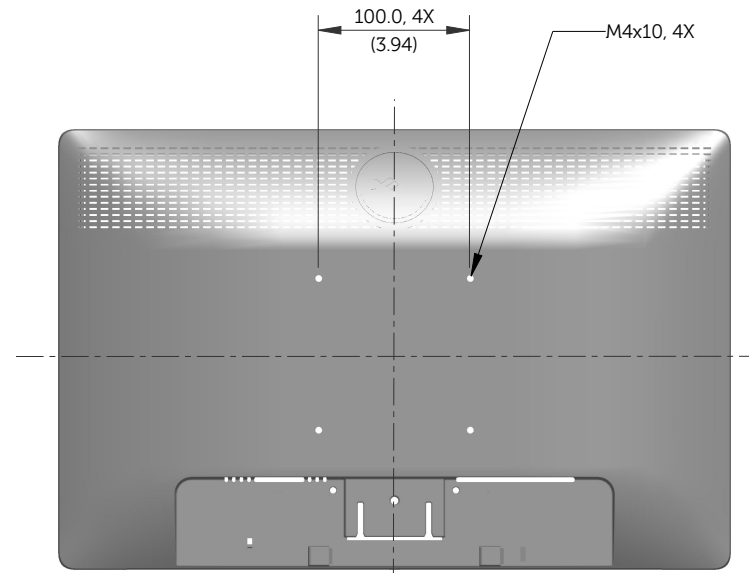

E1913S Outline Dimensions

Norminal Dimensions
Unit:mm(inch)

Back view of Monitor without stand

E1913 Outline Dimensions

Nominal Dimensions
Unit: mm (inch)

Back view of Monitor without stand

E2213 Outline Dimensions

Nominal Dimensions
Unit: mm (inch)

Back view of Monitor without stand