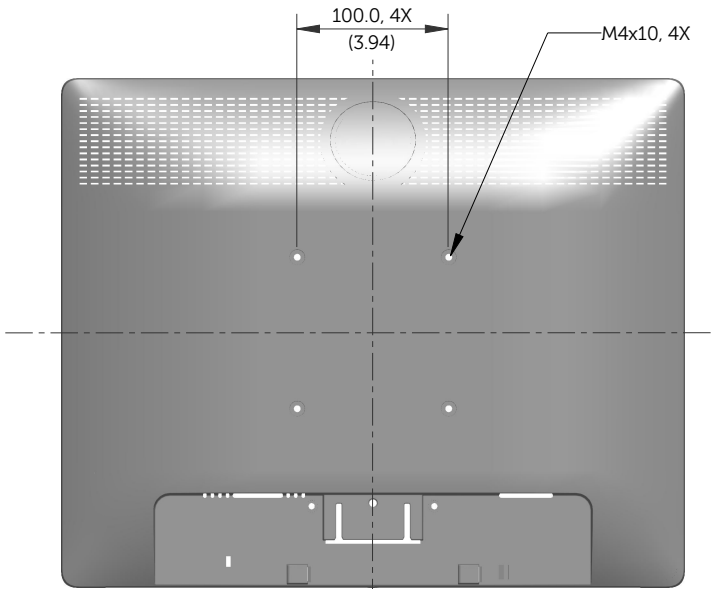

E1913S Outline Dimensions

Norminal Dimensions
Unit:mm(inch)

Back view of Monitor without stand

E1913 Outline Dimensions

Nominal Dimensions
Unit: mm (inch)

Back view of Monitor without stand

E2213 Outline Dimensions

Nominal Dimensions
Unit: mm (inch)

Back view of Monitor without stand