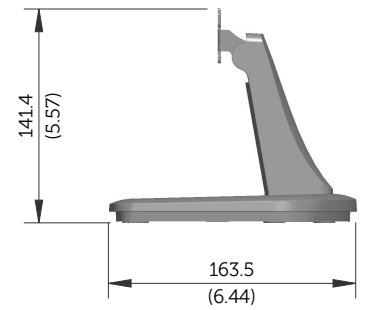

E1913S Outline Dimensions

Norminal Dimensions
Unit:mm(inch)

Back view of Monitor without stand

E1913 Outline Dimensions

Nominal Dimensions
Unit: mm (inch)

Back view of Monitor without stand

E2213 Outline Dimensions

Nominal Dimensions
Unit: mm (inch)

Back view of Monitor without stand