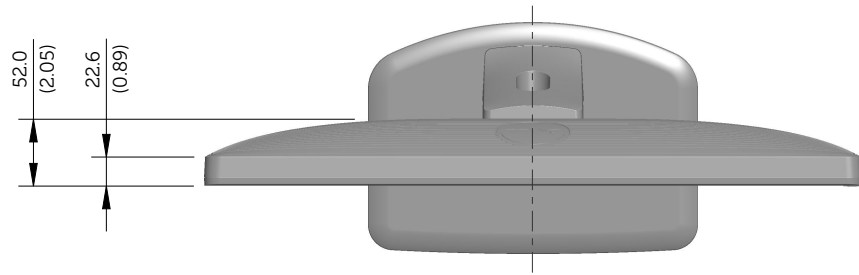

E1913S Outline Dimensions

Norminal Dimensions
Unit:mm(inch)

Back view of Monitor without stand

E1913 Outline Dimensions

Nominal Dimensions
Unit: mm (inch)

Back view of Monitor without stand

E2213 Outline Dimensions

Nominal Dimensions
Unit: mm (inch)

Back view of Monitor without stand