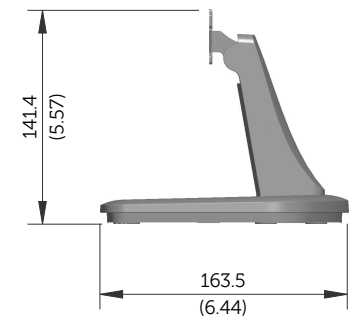

E1913S Outline Dimensions

Norminal Dimensions
Unit:mm(inch)

Back view of Monitor without stand

E1913 Outline Dimensions

Nominal Dimensions
Unit: mm (inch)

Back view of Monitor without stand

E2213 Outline Dimensions

Nominal Dimensions
Unit: mm (inch)

Back view of Monitor without stand