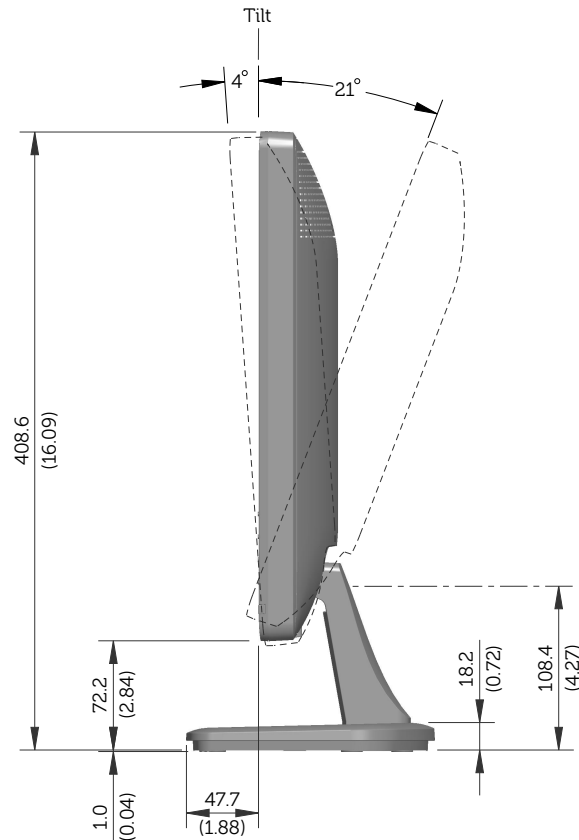

E1913S Outline Dimensions

Norminal Dimensions
Unit:mm(inch)

Back view of Monitor without stand

E1913 Outline Dimensions

Nominal Dimensions
Unit: mm (inch)

Back view of Monitor without stand

E2213 Outline Dimensions

Nominal Dimensions
Unit: mm (inch)

Back view of Monitor without stand